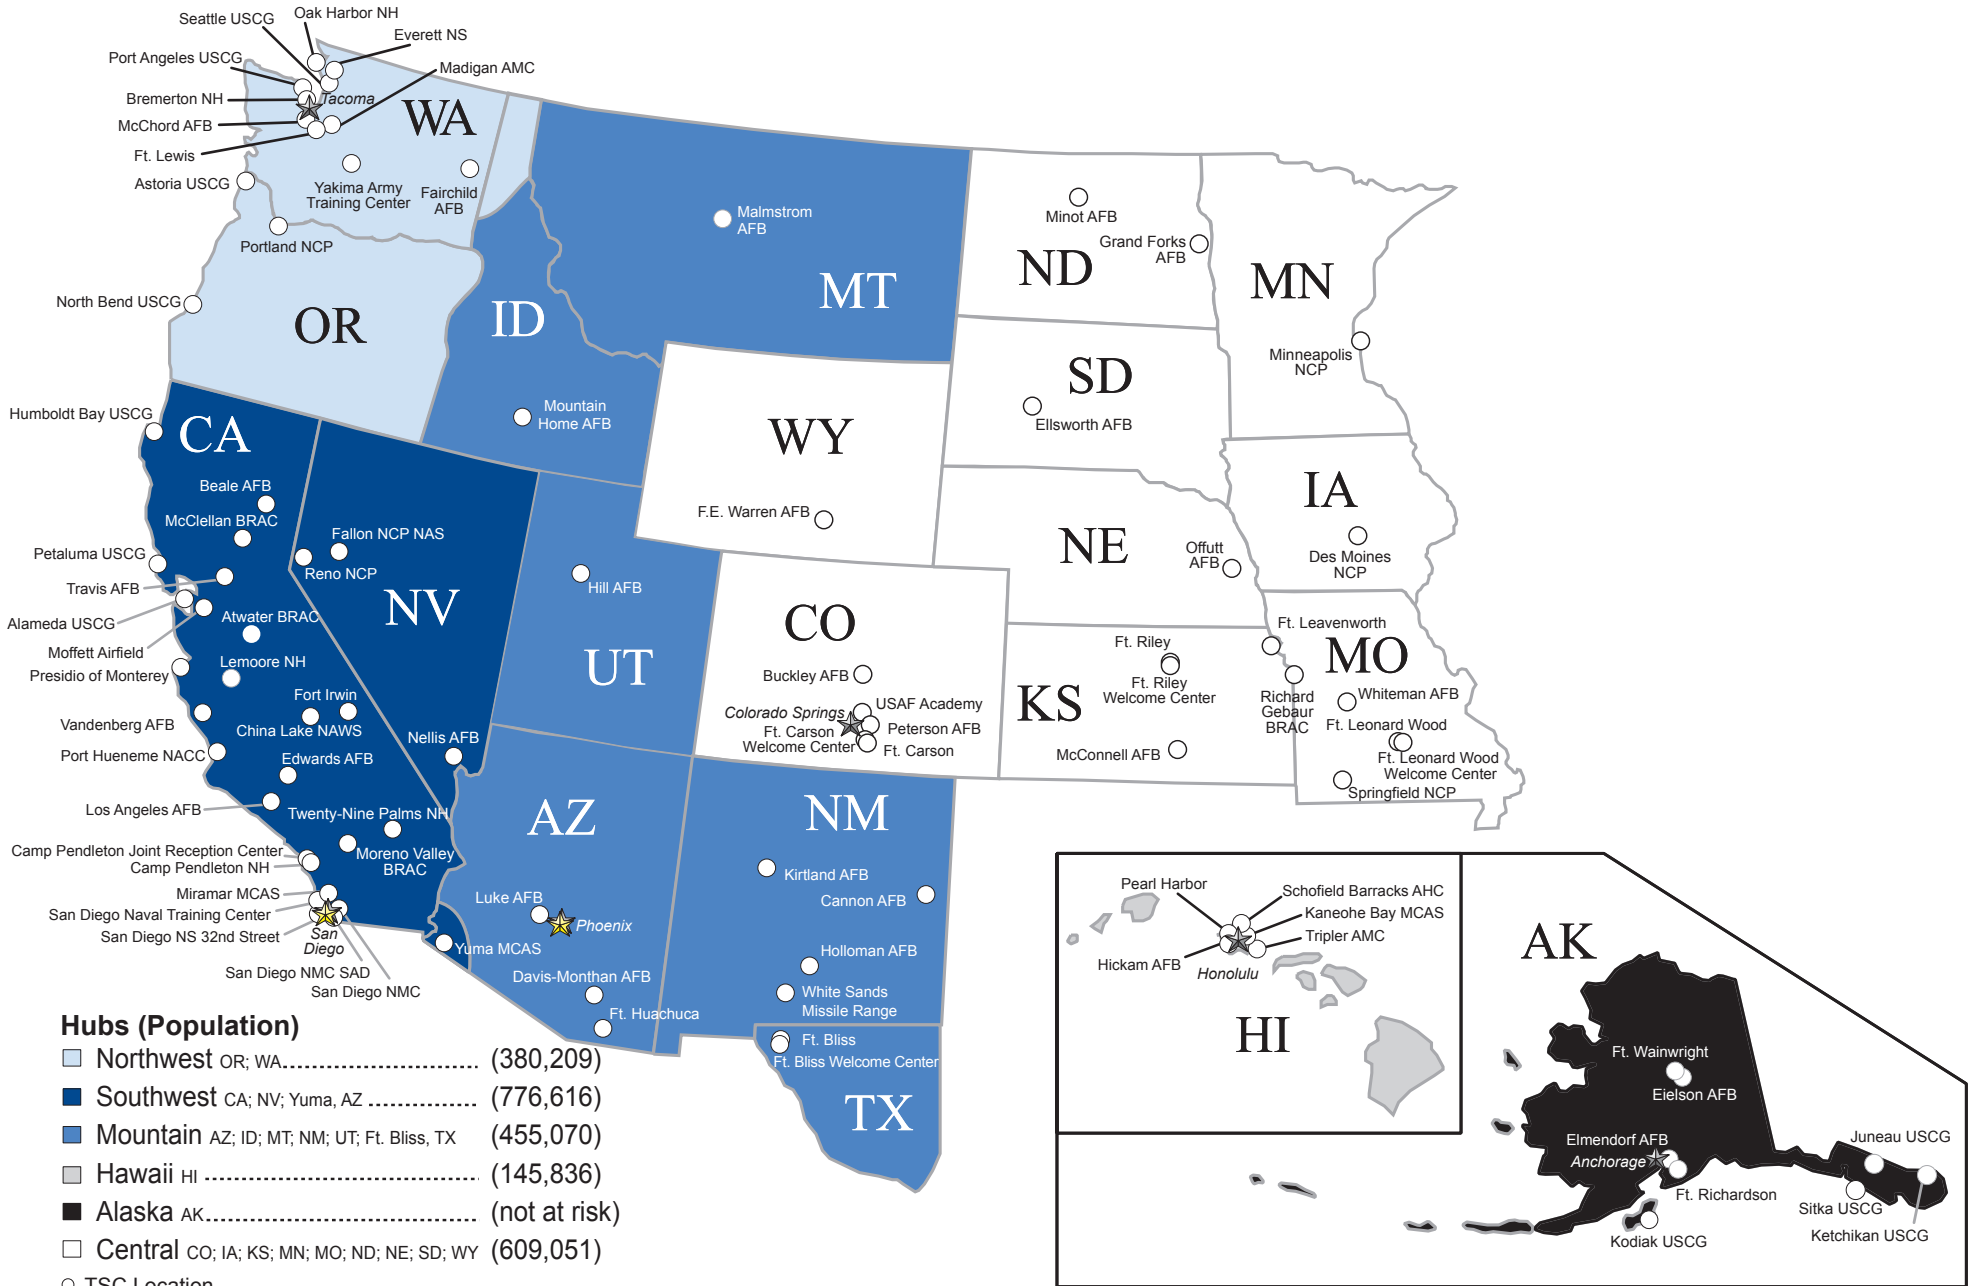

TRICARE West Region Overview

Hubs (Population)

Northwest OR; WA.....	(380,209)
Southwest CA; NV; Yuma, AZ	(776,616)
Mountain AZ; ID; MT; NM; UT; Ft. Bliss, TX	(455,070)
Hawaii HI	(145,836)
Alaska AK.....	(not at risk)
Central CO; IA; KS; MN; MO; ND; NE; SD; WY	(609,051)

- TSC Location
- ★ Hub Location
- ★ Corporate Office Location — Phoenix - Main; San Diego - Extended

The TRICARE West Region includes the 21 states identified above and a section of western Texas, including El Paso and the area surrounding Fort Bliss. Exceptions: The Rock Island Arsenal area of Iowa, and certain ZIP codes in St. Louis, MO.